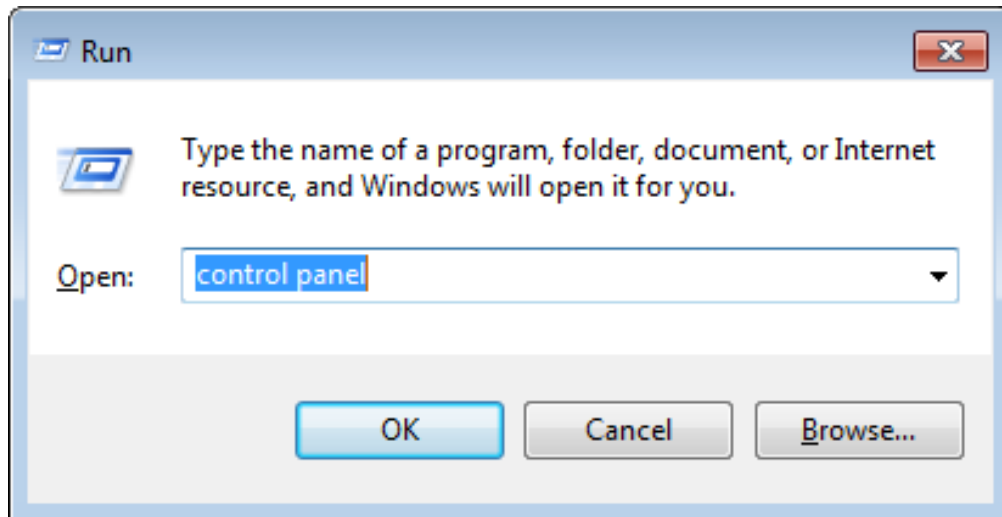

KDETools EML to PST Converter

Step to Uninstall

1. Go to Control Panel.

2. Choose “Uninstall a program”.

3. Remove/ Uninstall KDeTools EML to PST Converter